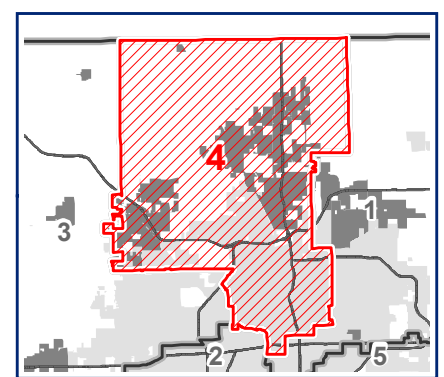

**Geographic Information Services**  
 Division of Information & Operations  
[www.sedgwickcounty.org/gis](http://www.sedgwickcounty.org/gis)

Date: 2/10/2012

© 2012 Sedgwick County Kansas Government. All rights reserved.  
 File: X:\ArcMaps\elections\bcc04\_voteb.mxd

# County Commission District 4 Voter Precincts

Sedgwick County, Kansas

It is understood that the Sedgwick County GIS, Division of Information and Operations and the Sedgwick County Elections Office, has no indication or reason to believe that there are inaccuracies in information incorporated in the base map.